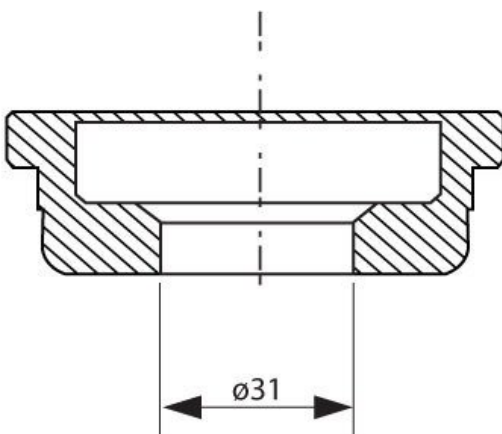

Product Brochure For PP631

QUICK CHANGE ADAPTOR 31MM - #

P/NO #RSBQ31B

Suits: DOUBLE CYL. PUNCH & SHEARS + other models

Ex GST
\$144.00

Inc GST
\$165.60

Product Brochure For PP631

Specific Features

PP630 QUICK CHANGE ADAPTOR 31MM