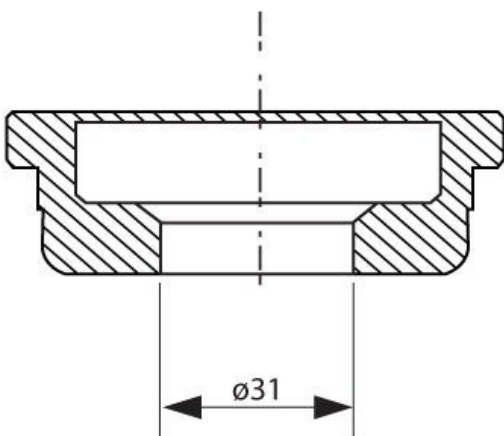

Product Brochure For PP631A

QUICK CH/ADAPTOR 31MM RSAQ31

Suits IW-45MQ, IW-45K, IW-60H

Please Call

Product Brochure For PP631A

Specific Features

PP630A QUICK CH ADAPTOR 31mm RSAQ31