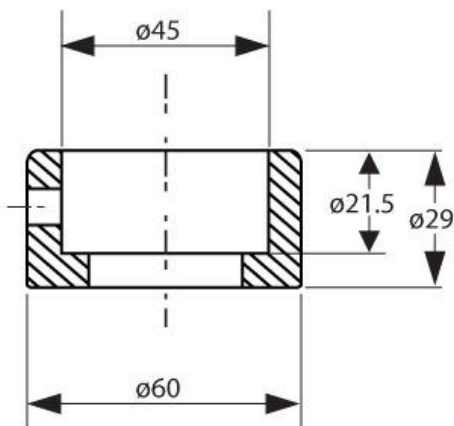

Product Brochure For PP705

**DIE REDUCING BUSH - #BS1**

60MM X 45MM

Suits: IW-45M + other models

Please Call

### Specific Features

PP705 DIE BS1C ADAPTOR 60 X 45mm