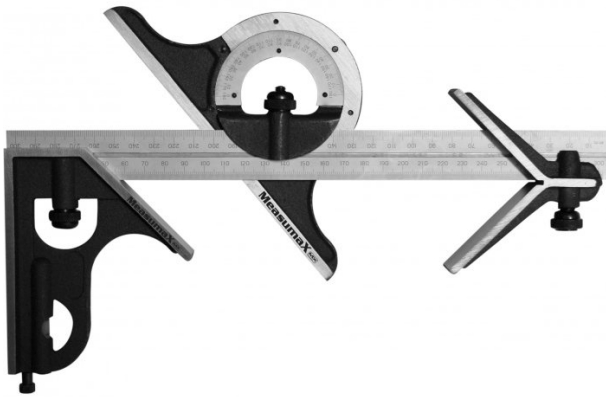

### Combination Set - High Accuracy - 35-2005

300mm / 12"

Metric & Imperial Rule

ORDER CODE:	Q2005
Measuring Units:	Metric / Imperial
Rule Size (mm / inch):	300mm / 12"
Number of Pieces (No.):	4

#### Features

- High Accuracy 4 piece set. Open side type
- Engraved graduations on protractor
- Satin chrome rule: 300mm / 12" rule
- Cast iron ground finished
- Foam lined plastic case

Product Brochure For Q2005