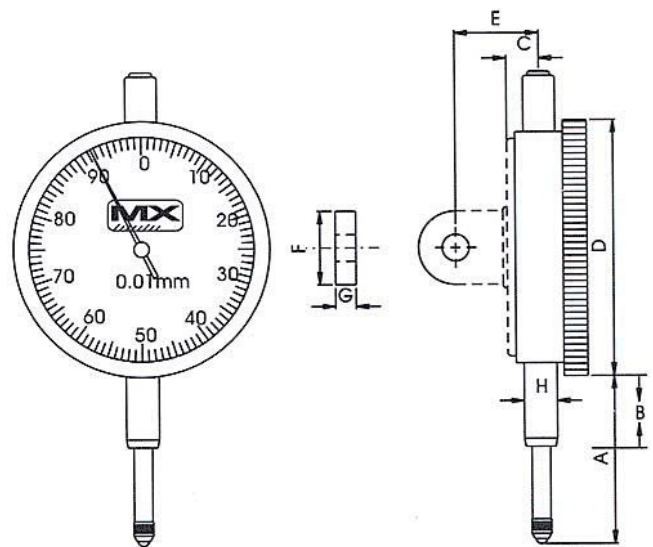

Inc GST

\$105.80

\$85.00

ORDER CODE:	Q212
Range (mm / inch):	0 - 1"
Graduations (mm / inch):	0.001"
A (mm):	52
B (mm):	20
C (mm):	8
D (mm):	58
E (mm):	19
F (mm):	17
G (mm):	6.35
H (mm):	9.5

Features

- Face Ø58mm - Back plate mounting lug
- Smooth movement
- In-out tolerance marker
- Supplied in foam lined plastic case with calibration certificate