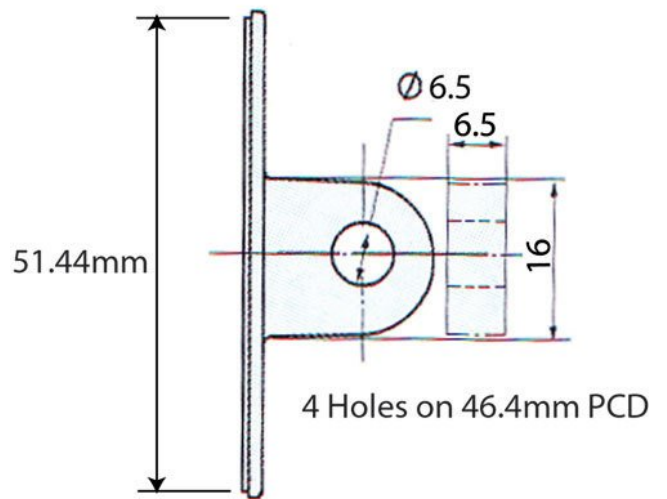

Product Brochure For Q2125

Back Plate with Lug for Dial Indicators

Ø51.44mm

On Sale - Back In Stock Soon

Ex GST	Inc GST
\$16.00	\$18.40
\$13.57	\$15.60

ORDER CODE:	Q2125
Type:	Back Plate with Lug
Length (mm):	~
Thread:	~
Suit:	Dial Indicators