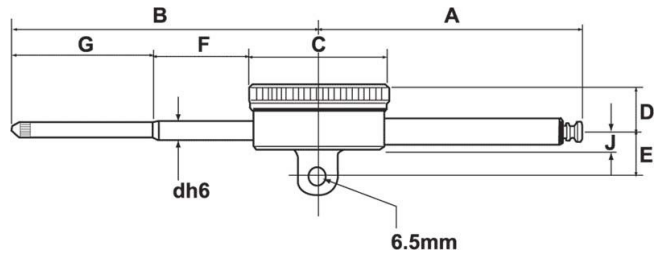

Product Brochure For Q510

Indicator - Long Range Dial - 34-510

0-50mm

On Sale

Ex GST	Inc GST
\$232.00	\$266.80
\$186.09	\$214.00

ORDER CODE:	Q510
Range (mm):	0 - 50mm
Graduations (mm):	0.01mm
A (mm):	108.3
B (mm):	126.2
C (mm):	58
D (mm):	19.2
E (mm):	19.3
F (mm):	39.5
G (mm):	57.7

Features

- Steel Body with black & white steel bezel
- Shock proof movement
- Jeweled movement
- Steel back with lug
- Lifting screw and revolution counter
- Supplied in wooden case

Product Brochure For Q510