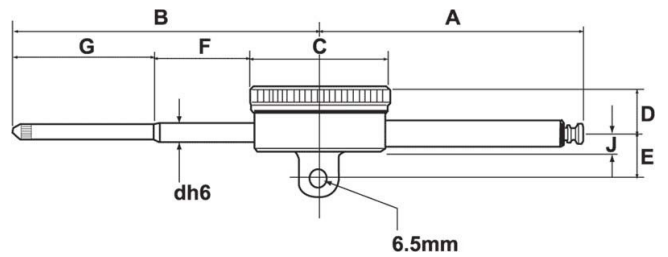

Product Brochure For Q5105

Indicator - Long Range Dial - 34-5105

0-80mm

On Sale - Back In Stock Soon

Ex GST	Inc GST
\$404.00	\$464.60
\$321.74	\$370.00

ORDER CODE:	Q5105
Range (mm):	0 - 80mm
Graduations (mm):	0.01mm
A (mm):	138.4
B (mm):	168.4
C (mm):	58
D (mm):	19.2
E (mm):	19.3
F (mm):	51.3
G (mm):	88

Features

- Steel Body with black & white steel bezel
- Shock proof movement
- Jeweled movement
- Steel back with lug
- Lifting screw and revolution counter
- Supplied in wooden case

Product Brochure For Q5105