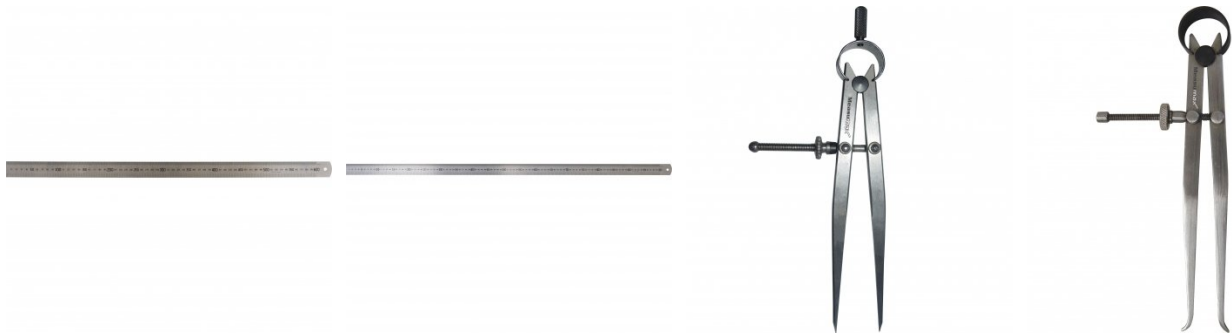

\$38.26

\$44.00

ORDER CODE:	Q646
SIZE (mm):	150
L (mm):	187
H (mm):	106
C (mm):	28
W (mm):	27
D (mm):	15
B (mm):	1.9

Measurmax

Description

Measurmax precision steel squares are manufactured to BSS:939 Grade "B"

Features

- Hardened and polished spring steel blade
- True right angle inside and outside

Product Brochure For Q646

Recommended Accessories

Q630
Double Ended Scriber

Q631
Pocket Pen Scriber

Q620
Steel Rule

Q621
Steel Rule

Q622
Steel Rule

Q623
Steel Rule

Q634
Spring Divider

Q635
Spring Caliper - Inside

Product Brochure For Q646

Q636

Spring Caliper - Outside