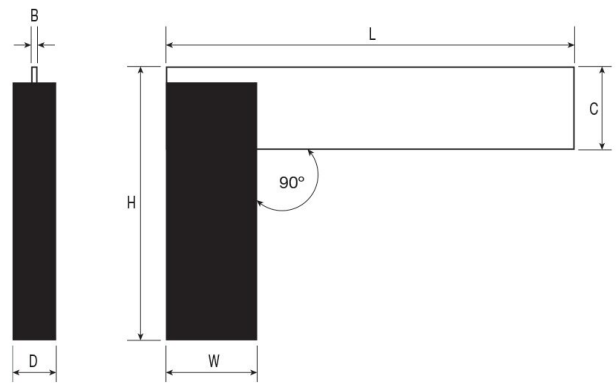

\$38.26

\$44.00

ORDER CODE:	Q646
SIZE (mm):	150
L (mm):	187
H (mm):	106
C (mm):	28
W (mm):	27
D (mm):	15
B (mm):	1.9

Measurmax

Description

Measurmax precision steel squares are manufactured to BSS:939 Grade "B"

Features

- Hardened and polished spring steel blade
- True right angle inside and outside

Product Brochure For Q646

Recommended Accessories

Q630
Double Ended Scriber

Q631
Pocket Pen Scriber

Q620
Steel Rule

Q621
Steel Rule