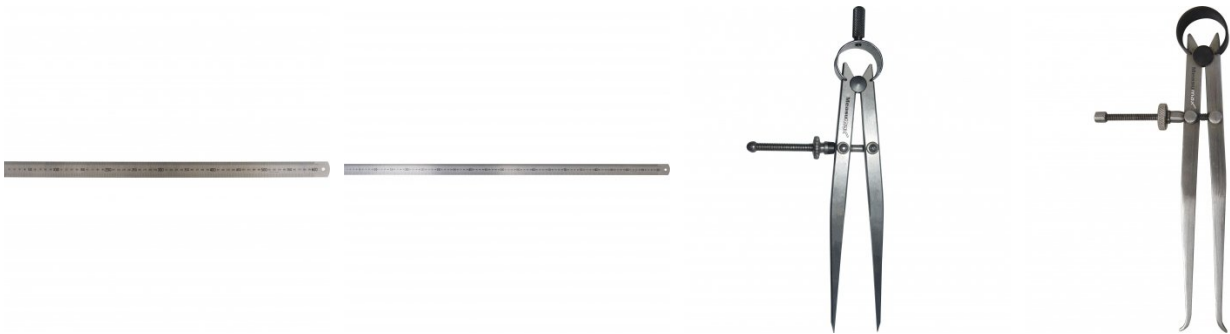

**Features**

- Hardened and polished spring steel blade
- True right angle inside and outside

Product Brochure For Q647

---

**Recommended Accessories**

Q630  
Double Ended Scriber

Q631  
Pocket Pen Scriber

Q620  
Steel Rule

Q621  
Steel Rule

Q622  
Steel Rule

Q623  
Steel Rule

Q634  
Spring Divider

Q635  
Spring Caliper - Inside