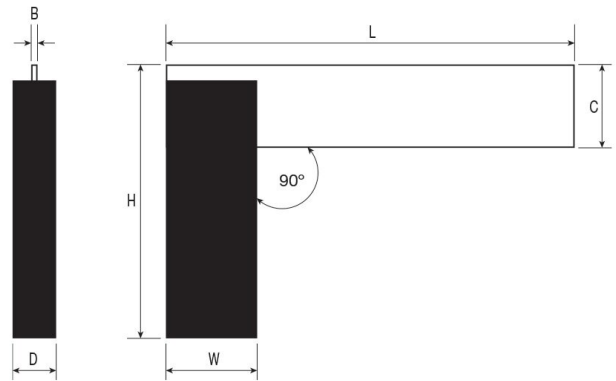

**\$58.26**

**\$67.00**

ORDER CODE:	Q647
SIZE (mm):	225
L (mm):	270
H (mm):	146
C (mm):	33
W (mm):	32
D (mm):	17
B (mm):	1.9

Measumax

**Description**

Measumax precision steel squares are manufactured to BSS:939 Grade "B"