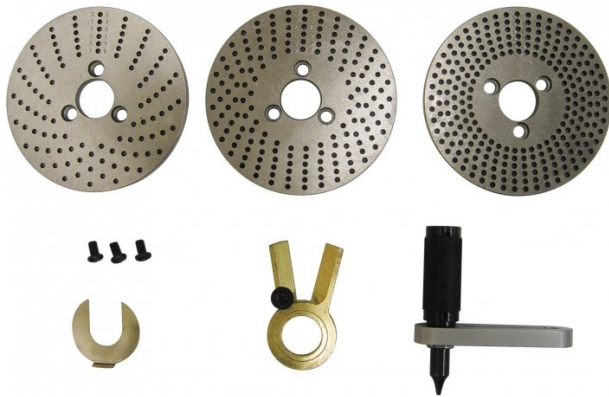

## Vertex Dividing Plate - DP-1

Suits HV-4 & HV-6 Rotary Tables

**On Sale**

Ex GST	Inc GST
<del>\$184.00</del>	<del>\$211.60</del>
<b>\$146.09</b>	<b>\$168.00</b>

ORDER CODE:	R016
MODEL:	DP-1
Suits Rotary Tables:	HV-4, HV-6
Suits Super Indexing Heads:	~
Nett Weight (kg):	1.5

### Description

Plate Specifications:

- A-PLATE 15, 16, 17, 18, 19, 20
- B-PLATE 21, 23, 27, 29, 31, 33
- C-PLATE 37, 39, 41, 43, 47, 49

### Features

- Suitable for 4" & 6" Rotary Tables (R005 + R006)