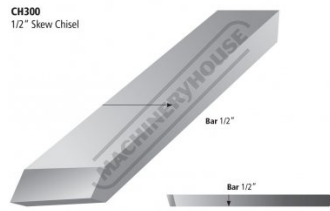

Product Brochure For R8140

Specific Features

Recommended Accessories

W302
HSS Wood Turning Tools - 6
Piece Set

W301
HSS Wood Turning Tools - 8
Piece Set