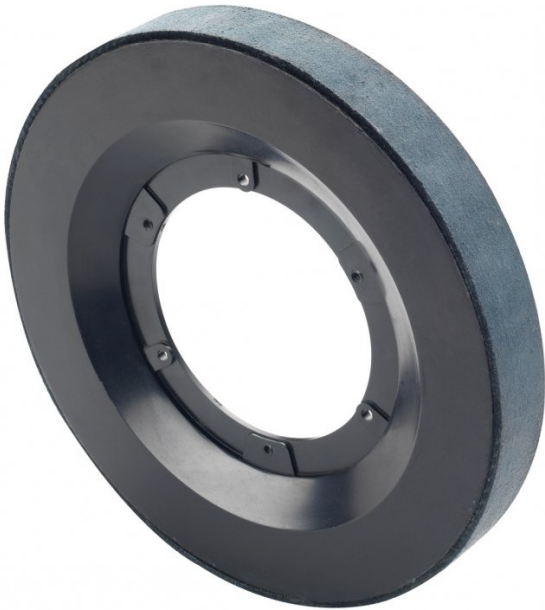

Product Brochure For R8976

Leather Strop Wheel - WG250/L

ORDER CODE:	R8976
Type:	Leather Strop Wheel
Size (mm):	~

Description

Record Power WG250/L Leather Strop Wheel

Replacement leather strop wheel for the WG250 Wetstone Sharpener.