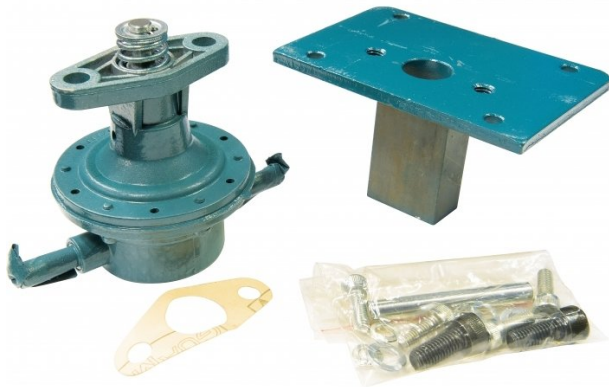

Product Brochure For S098B

Coolant Pump & Conversion Kit - New Style

Suits Brobo

Back In Stock Soon

Ex GST
\$390.00

Inc GST
\$448.50

ORDER CODE:	S098B
MODEL:	~
Type:	~
Tank Capacity (Litre):	~
Discharge at 1 metre Lift (L/min):	~
Length (L) (mm):	~
Submerge Depth (L1) (mm):	~
4 Mount Holes (PCD) (mm):	~
Threaded Outlet (BSPT):	~
A (mm):	~
B (mm):	~
C (mm):	~
D (mm):	~
E (mm):	~
F (mm):	~
G (mm):	~
H:	~
I (mm):	~
J (mm):	~
K (mm):	~
Motor Power (hp):	~
Voltage / Amperage (V / amp):	~
Dimensions (L x W x H) (mm):	~
Nett Weight (kg):	~

Description

For old leather style pump you with need conversion kit.