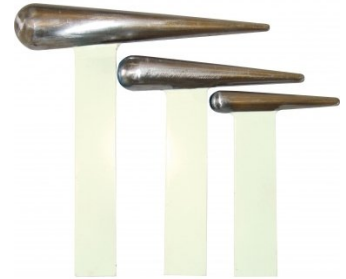

Shown with Optional Shrinker Stretcher Insert 10

Recommended Accessories

S2262

Shrinker & Stretcher - Bench Mount

S2264

Foot Operated Shrinker Stretcher - Oval Jaws

S2266

Foot Operated Shrinker Stretcher - Heavy Duty

S225

English Wheel

Product Brochure For S2263

S227A
Pneumatic Planishing Hammer

S223
Straight Steel T-Dolly Set Small
- 5 Piece

S2231
Straight Steel T-Dolly Set Large
- 2 Piece

S2232
Tapered Steel T-Dolly Set - 3
Piece

S2233
Curved Steel Dolly Set - 3 Piece

S2234
Mushroom Steel Dome Dolly Set
- 2 Piece

S2235
Mushroom Steel Dome Dolly Set
- 2 Piece

S2236
Oval Steel Dolly

S2237
Bowl Steel Dome Dolly

S2239
Dolly Stand Holder