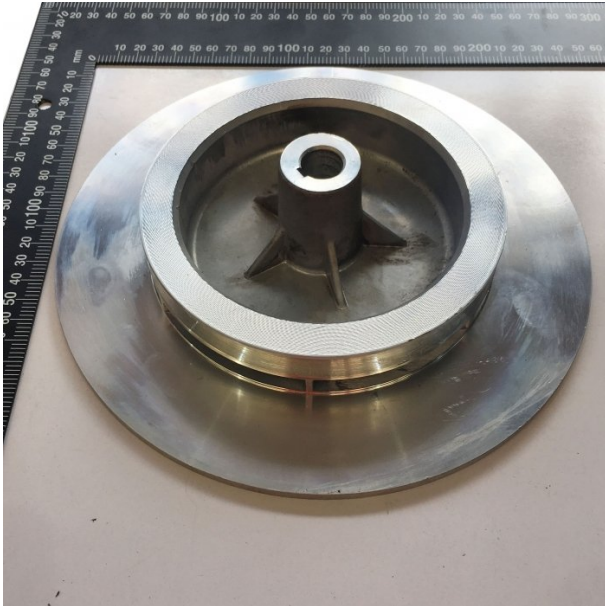

Product Brochure For SH072

DISC PULLEY - #72

Suits: L-69A

Please Call

Specific Features

Rear View