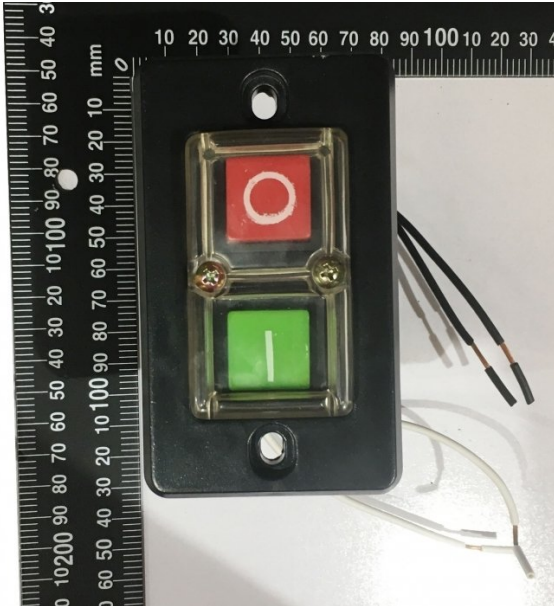

Product Brochure For SL006

SWITCH ON/OFF - #9

Suits: L-612

Please Call

ORDER CODE:

SL006

Specific Features

Side View