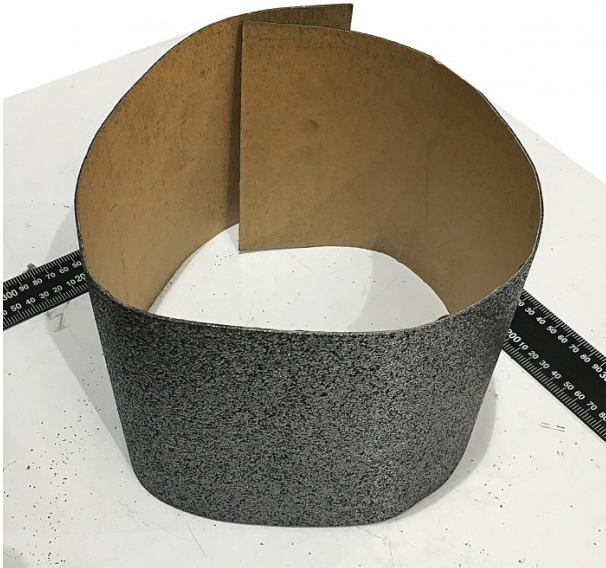

Product Brochure For SV099

GRAPHITE WEAR PAD - #

825mm x 170mm

Suits: L-80

Specific Features

Top View