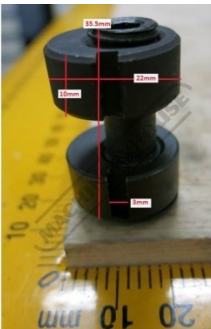

Product Brochure For TT022

NUTS RH, LH - #21+22+44

Suits: T4-MT4

Please Call

Specific Features

Image 2