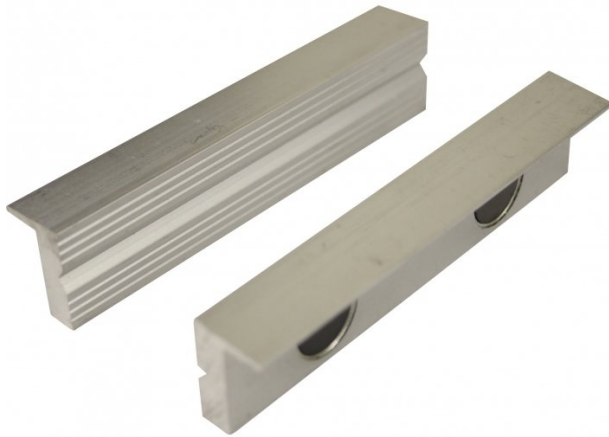

Product Brochure For V0531

Aluminium Magnetic Soft Jaws

Aluminium Face
125mm

On Sale

Ex GST

~~\$20.00~~

\$15.22

Inc GST

~~\$23.00~~

\$17.50

ORDER CODE:	V0531
Size (mm):	125
Jaw Type:	Aluminium
Face Type:	Aluminium Face

Description

Plain face aluminium soft jaws come with 2 magnetic tabs to ensure jaws remain fixed to the vice

Features

- Easy to use. Simply place over existing jaws
- Protects work piece from scoring or marking
- 2 Magnetic tabs holds jaws in place
- Supplied as a pair

Product Brochure For V0531

Specific Features

Side View

Packaging