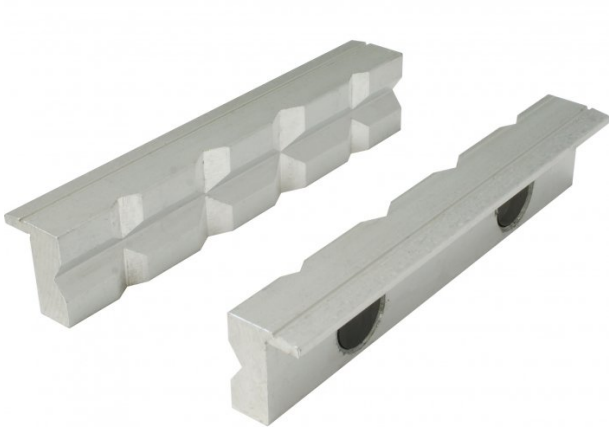

Product Brochure For V0539

Aluminium Magnetic Soft Jaws

Aluminium Prism Face
150mm

On Sale

Ex GST

~~\$28.00~~

\$21.74

Inc GST

~~\$32.20~~

\$25.00

ORDER CODE:	V0539
Size (mm):	150
Jaw Type:	Aluminium
Face Type:	Aluminium Prism Face

Description

Prism face aluminium soft jaws come with 2 magnetic tabs to ensure jaws remain fixed to the vice

Features

- Easy to use. Simply place over existing jaws
- Protects work piece from scoring or marking
- 2 Magnetic tabs holds jaws in place
- Supplied as a pair

Product Brochure For V0539

Specific Features