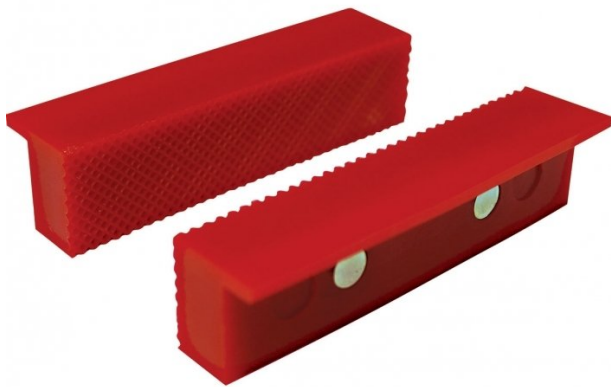

Product Brochure For V054

Plastic Magnetic Soft Jaws

Standard Serrated Face
100mm

On Sale

Ex GST
~~\$20.00~~
\$16.96

Inc GST
~~\$23.00~~
\$19.50

ORDER CODE:	V054
Size (mm):	100
Jaw Type:	Plastic
Face Type:	Plastic Serrated Face

Description

100mm Standard Serrated Face Soft Jaws with Magnetic Backing, (Thermoplastic Polyurethane)

Features

- Easy to use. Simply place over existing jaws
- Protects work piece from scoring or marking
- Magnetic back holds jaws in place
- Supplied as a pair