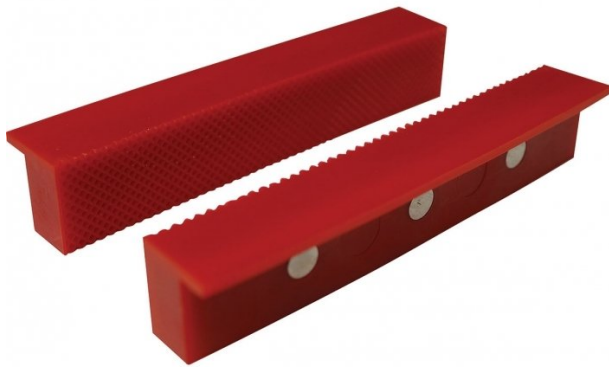

### Plastic Magnetic Soft Jaws

Standard Serrated Face  
150mm

**On Sale**

Ex GST  
~~\$24.00~~  
**\$18.26**

Inc GST  
~~\$27.60~~  
**\$21.00**

ORDER CODE:	V0542
Size (mm):	150
Jaw Type:	Plastic
Face Type:	Plastic Serrated Face

#### Description

150mm Standard Serrated Face Soft Jaws with Magnetic Backing, (Thermoplastic Polyurethane)

#### Features

- Easy to use. Simply place over existing jaws
- Protects work piece from scoring or marking
- Magnetic back holds jaws in place
- Supplied as a pair