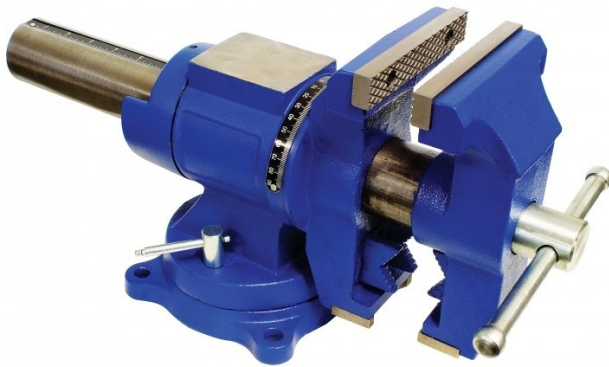

Product Brochure For V075

125mm Cast Iron Multi Purpose Bench Vice - Rotating Head & Swivel Base with Lock - MPV-12

150mm Jaw Opening

On Sale

Ex GST

Inc GST

~~\$232.00~~

~~\$266.80~~

\$186.96

\$215.00

ORDER CODE:	V075
Model:	MPV-12
Type:	Universal
Jaw Width (mm):	125
Jaw Height:	~
Jaw Opening (mm):	150
Overall Length (Closed Jaws) (mm):	500
Overall Width (mm):	150
Overall Height (mm):	240
Clamping Force (KN):	~
Nett Weight (kg):	21

Description

This 125mm universal vice is manufactured from cast iron. The MPV-12 features a rotating head and swivel base, each with its own lock. There's a graduated scale on the swivel head as well as vice opening.

Case-hardened jaws with grooves allow for better gripping. This vice from TM comes with a quick-action vice lock/release mechanism, anvil plus includes both V and pipe jaws.

Features

- Rotating head with lock
- Swivel base with lock
- Quick action vice lock/release mechanism
- Case hardened jaws with grooves for better gripping
- Graduated scale on swivel head and vice opening
- 63 x 80mm anvil
- Includes V & pipe jaws