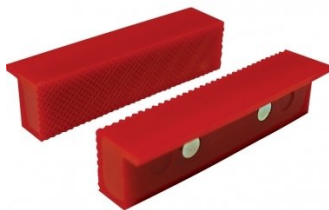

~~\$126.50~~

\$100.00

ORDER CODE:	V088
Model:	No. 4
Type:	Bench
Jaw Width (mm):	100
Jaw Height:	~
Jaw Opening (mm):	120
Overall Length (Closed Jaws) (mm):	250
Overall Width (mm):	135
Overall Height (mm):	150
Clamping Force (KN):	~
Nett Weight (kg):	11.5

Description

Manufactured from nodular cast iron, and comes fitted with serrated jaws

Features

- Acme screw thread

Product Brochure For V088

Specific Features

No. 4 - Base Dimensions

Base Dimensions

Recommended Accessories

V054
Plastic Magnetic Soft Jaws

V0544
Plastic Magnetic Soft Jaws

V053
Aluminium Magnetic Soft Jaws

V0537
Aluminium Magnetic Soft Jaws

V0534
Aluminium Magnetic Soft Jaws

V050
Vice Brake Bender - Suits
Bench Vices