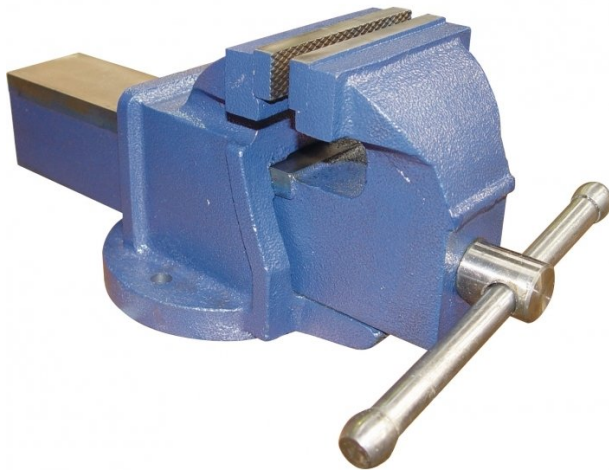

Product Brochure For V088

100mm Cast Iron Bench Vice - No. 4

120mm Jaw Opening

On Sale

Ex GST

~~\$110.00~~

\$86.96

Inc GST

~~\$126.50~~

\$100.00

ORDER CODE:	V088
Model:	No. 4
Type:	Bench
Jaw Width (mm):	100
Jaw Height:	~
Jaw Opening (mm):	120
Overall Length (Closed Jaws) (mm):	250
Overall Width (mm):	135
Overall Height (mm):	150
Clamping Force (KN):	~
Nett Weight (kg):	11.5

Description

Manufactured from nodular cast iron, and comes fitted with serrated jaws

Features

- Acme screw thread

Product Brochure For V088

Specific Features

No. 4 - Base Dimensions

Base Dimensions