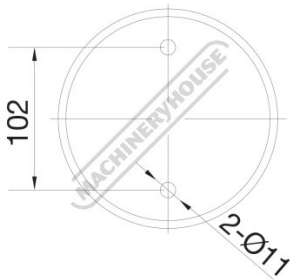

~~\$126.50~~

\$100.00

ORDER CODE:	V088
Model:	No. 4
Type:	Bench
Jaw Width (mm):	100
Jaw Height:	~
Jaw Opening (mm):	120
Overall Length (Closed Jaws) (mm):	250
Overall Width (mm):	135
Overall Height (mm):	150
Clamping Force (KN):	~
Nett Weight (kg):	11.5

Description

Manufactured from nodular cast iron, and comes fitted with serrated jaws

Features

- Acme screw thread

Product Brochure For V088

Specific Features

No. 4 - Base Dimensions

Base Dimensions