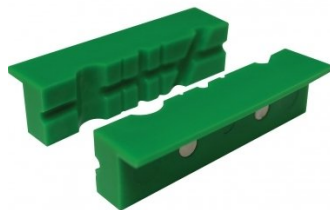

~~\$126.50~~

\$100.00

ORDER CODE:	V088
Model:	No. 4
Type:	Bench
Jaw Width (mm):	100
Jaw Height:	~
Jaw Opening (mm):	120
Overall Length (Closed Jaws) (mm):	250
Overall Width (mm):	135
Overall Height (mm):	150
Clamping Force (KN):	~
Nett Weight (kg):	11.5

Description

Manufactured from nodular cast iron, and comes fitted with serrated jaws

Features

- Acme screw thread

Product Brochure For V088

Specific Features

No. 4 - Base Dimensions

Base Dimensions

Recommended Accessories

V054
Plastic Magnetic Soft Jaws

V0544
Plastic Magnetic Soft Jaws

V053
Aluminium Magnetic Soft Jaws

V0537
Aluminium Magnetic Soft Jaws

V0534
Aluminium Magnetic Soft Jaws

V050
Vice Brake Bender - Suits
Bench Vices