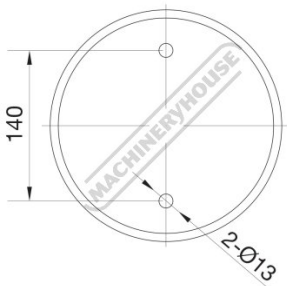

Product Brochure For V090

152mm Cast Iron Bench Vice - No. 6

195mm Jaw Opening

On Sale

Ex GST	Inc GST
\$232.00	\$266.80
\$200.00	\$230.00

ORDER CODE:	V090
Model:	No. 6
Type:	Bench
Jaw Width (mm):	152
Jaw Height:	~
Jaw Opening (mm):	195
Overall Length (Closed Jaws) (mm):	380
Overall Width (mm):	190
Overall Height (mm):	200
Clamping Force (KN):	~
Nett Weight (kg):	23

Description

Manufactured from nodular cast iron, and comes fitted with serrated jaws

Features

- Acme screw thread

Product Brochure For V090

Specific Features

No. 6 - Base Dimensions

Base Dimensions