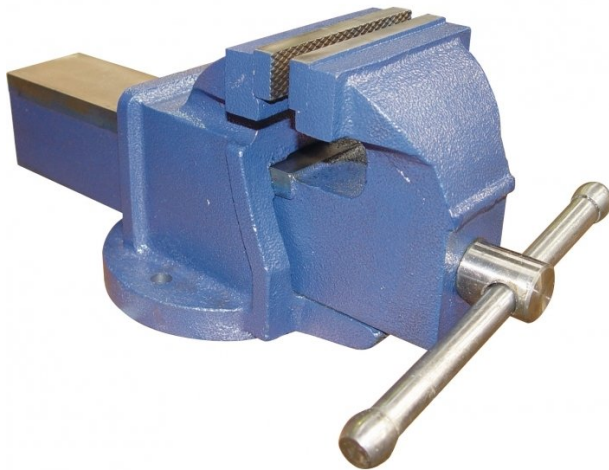

Product Brochure For V090

152mm Cast Iron Bench Vice - No. 6

195mm Jaw Opening

On Sale

Ex GST	Inc GST
\$232.00	\$266.80
\$200.00	\$230.00

ORDER CODE:	V090
Model:	No. 6
Type:	Bench
Jaw Width (mm):	152
Jaw Height:	~
Jaw Opening (mm):	195
Overall Length (Closed Jaws) (mm):	380
Overall Width (mm):	190
Overall Height (mm):	200
Clamping Force (KN):	~
Nett Weight (kg):	23

Description

Manufactured from nodular cast iron, and comes fitted with serrated jaws

Features

- Acme screw thread

Product Brochure For V090

Specific Features

No. 6 - Base Dimensions

Base Dimensions

Plastic Magnetic Soft Jaws

V0546

Plastic Magnetic Soft Jaws

V052

Vice Brake Bender - Suits Bench Vices