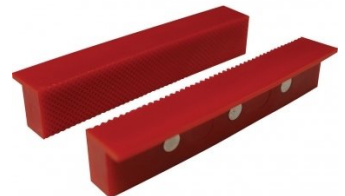

Product Brochure For V090

152mm Cast Iron Bench Vice - No. 6

195mm Jaw Opening

On Sale

Ex GST	Inc GST
\$232.00	\$266.80
\$200.00	\$230.00

ORDER CODE:	V090
Model:	No. 6
Type:	Bench
Jaw Width (mm):	152
Jaw Height:	~
Jaw Opening (mm):	195
Overall Length (Closed Jaws) (mm):	380
Overall Width (mm):	190
Overall Height (mm):	200
Clamping Force (KN):	~
Nett Weight (kg):	23

Description

Manufactured from nodular cast iron, and comes fitted with serrated jaws

Features

- Acme screw thread

Product Brochure For V090

Specific Features

No. 6 - Base Dimensions

Base Dimensions

Recommended Accessories

V0532

Aluminium Magnetic Soft Jaws

V0539

Aluminium Magnetic Soft Jaws

V0536

Aluminium Magnetic Soft Jaws

V0542

Plastic Magnetic Soft Jaws

V0546

Plastic Magnetic Soft Jaws

V052

Vice Brake Bender - Suits Bench Vices