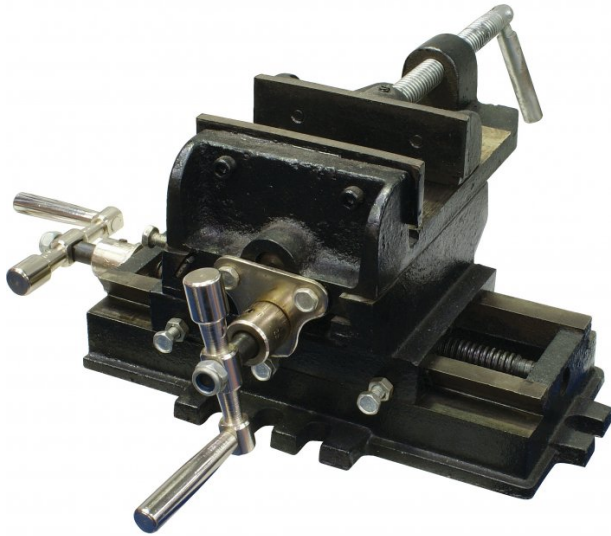

## Compound Drill Vice

105mm Jaw Width  
95mm Jaw Opening

ORDER CODE:	V120
Jaw Width (mm):	105
Travel (mm):	114 x 102
Jaw Opening (mm):	95
Jaw Depth (mm):	35
Nett Weight (kg):	10

### Description

Cast iron body

### Features

- Adjustable slides

Product Brochure For V120

---

**Specific Features**

Left View

Right View

**Recommended Accessories**