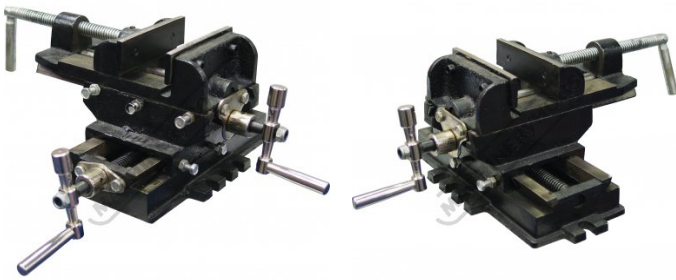

## Compound Drill Vice

105mm Jaw Width  
95mm Jaw Opening

ORDER CODE:	V120
Jaw Width (mm):	105
Travel (mm):	114 x 102
Jaw Opening (mm):	95
Jaw Depth (mm):	35
Nett Weight (kg):	10

### Description

Cast iron body

### Features

- Adjustable slides

Product Brochure For V120

---

**Specific Features**

Left View

Right View

**Recommended Accessories**