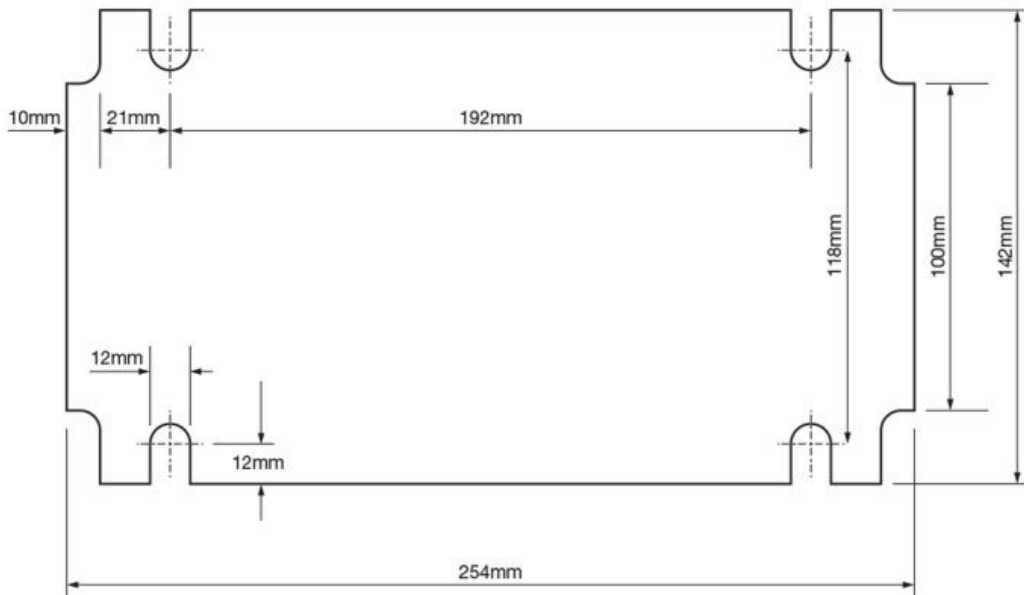

Product Brochure For V141

Base Dimensions (v141)