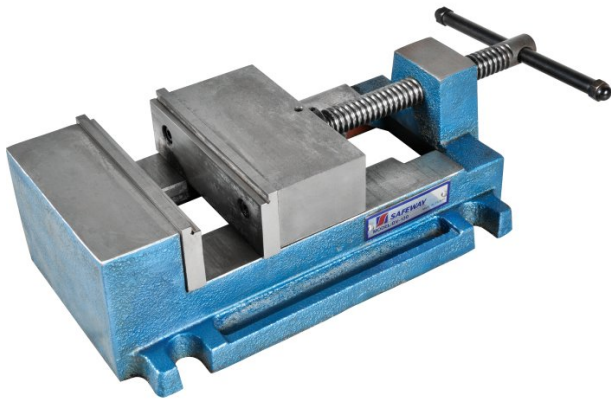

Product Brochure For V142

Safeway Precision Drill Press Vice - DV-130

130mm Jaw Width
100 / 110mm Jaw Opening

On Sale

Ex GST

~~\$428.00~~

\$341.74

Inc GST

~~\$492.20~~

\$393.00

ORDER CODE:	V142
MODEL:	~
Type:	Precision Drill Vice
Jaw Width (mm):	130
Jaw Opening (mm):	100 / 110
Jaw Depth (mm):	44
Nett Weight (kg):	8.4

Features

- Surface of the vice bed is parallel to the bottom of the vice body within 0.03mm
- Jaw plates and slide ways are square to within 0.03mm
- Down thrust semi-spherical segment
- Precision ground
- Jaws hardened to HRC52
- Comes standard with stepped jaw
- Precision leadscrew supported by steel ball design for smoother operation