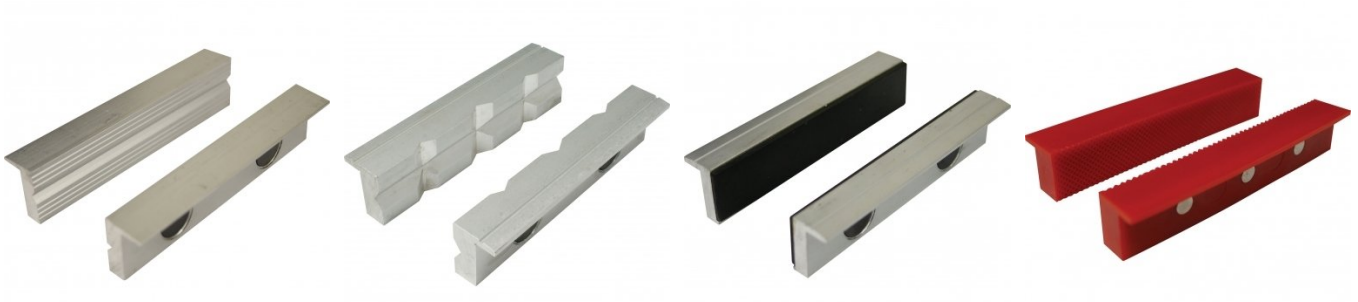

Product Brochure For V142

Recommended Accessories

V0531

Aluminium Magnetic Soft Jaws

V0538

Aluminium Magnetic Soft Jaws

V0535

Aluminium Magnetic Soft Jaws

V0542

Plastic Magnetic Soft Jaws