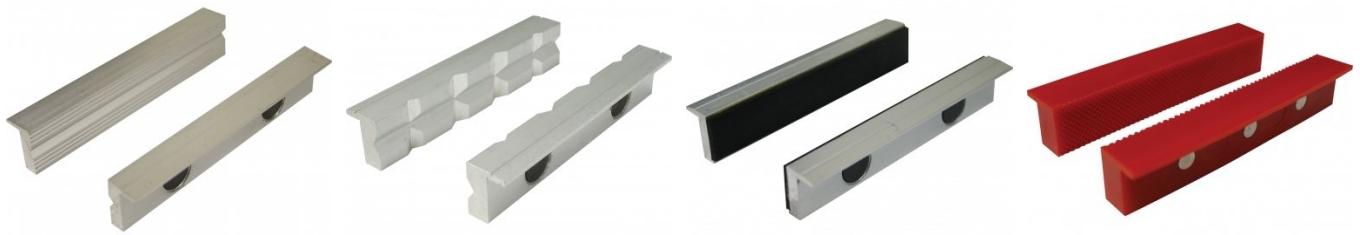

Product Brochure For V143

Recommended Accessories

V0532

Aluminium Magnetic Soft Jaws

V0539

Aluminium Magnetic Soft Jaws

V0536

Aluminium Magnetic Soft Jaws

V0542

Plastic Magnetic Soft Jaws