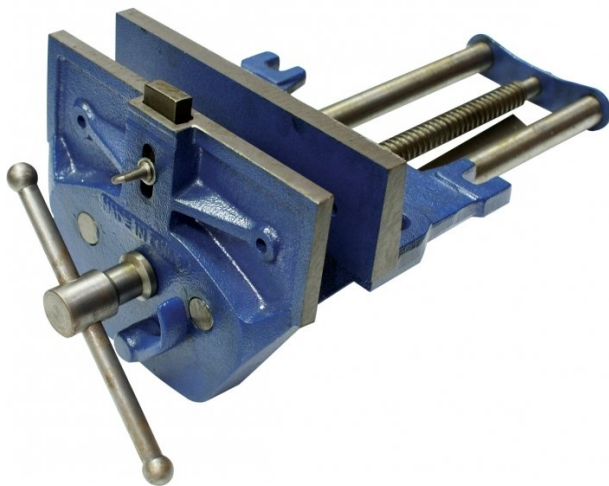

## Wood Working Vice - WV-230

230mm Jaw Width

Quick Release, 260mm Maximum Opening

**On Sale**

Ex GST

~~\$160.00~~

**\$133.91**

Inc GST

~~\$184.00~~

**\$154.00**

ORDER CODE:	V184
MODEL:	WV-230
Type:	Under Bench Vice with & Quick Release
Jaw Width (mm):	230
Maximum Opening (mm):	260
Nett Weight (kg):	18

### Description

Well built traditional carpenter's vices complete with automatic quick release and front dog that's well engineered and finished. Ideally the jaws should be lined with hard wood and fitted to the bench so that the rear jaw is in line with both the face and top of the bench.

### Features

- Cast iron construction
- 260mm maximum opening
- Quick action dog-release
- Polished guide rods
- Mounts under bench