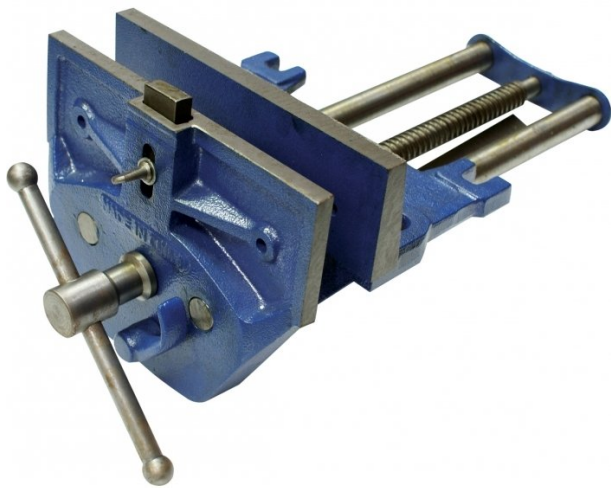

Product Brochure For V187

Wood Working Vice - WV-180

178mm Jaw Width

Quick Release, 203mm Maximum Opening

**On Sale - Back In Stock Soon**

Ex GST

~~\$122.00~~**\$104.35**

Inc GST

~~\$140.30~~**\$120.00**

ORDER CODE:	V187
MODEL:	WV-180
Type:	Under Bench Vice with & Quick Release
Jaw Width (mm):	178
Maximum Opening (mm):	203
Nett Weight (kg):	9.5

**Description**

Well built traditional carpenter's vices complete with automatic quick release and front dog that's well engineered and finished. Ideally the jaws should be lined with hard wood and fitted to the bench so that the rear jaw is in line with both the face and top of the bench.

Features

- Cast iron construction
- 203mm maximum opening
- Quick action dog-release
- Polished guide rods
- Mounts under bench