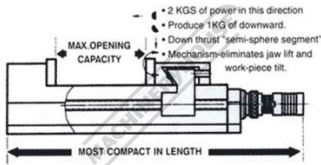

Product Brochure For V322

Safeway Compact Hydraulic Vice - CHV-160V

160mm Jaw Width
240mm Jaw Opening

On Sale - Back In Stock Soon

Ex GST	Inc GST
\$2,624.00	\$3,017.60
\$2,101.74	\$2,417.00

ORDER CODE:	V322
MODEL:	CHV-160V
Jaw Width (mm):	160
D - Jaw Width (mm):	161
J - Jaw Opening (mm):	240
J1 - Jaw Opening with Optional Jaws (mm):	240 - 320
J2 - Jaw Opening with Optional Jaws (mm):	240 - 360
J3 - Jaw Opening with Optional Jaws (mm):	240 - 470
K - Jaw Height (mm):	58
Pressure (kgf):	5500
A (mm):	630
B (mm):	495
C (mm):	135
E (mm):	160
F (mm):	163
G (mm):	85
H (mm):	15
I (mm):	130
L (mm):	22
M (mm):	125
N (mm):	18
P (mm):	14
X (mm):	65
Y (mm):	105
Nett Weight (kg):	58

Description

Safeway Precision 160mm Compact Hydraulic Vice for use where precise work holding is required is a restricted space.

Features

- Precision ground on all surfaces
- Flame-hardened bed to HRC 45
- Semi-sphere to eliminate jaw lift
- Swarf covers over leadscrew
- Toleranced for use as matched pairs

Product Brochure For V322

Specific Features

Insert

Front View

Low View

Recommended Accessories

V3203

Safeway Standard Hardened Jaws - 160mm