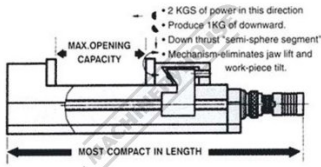

Product Brochure For V323

Specific Features

Insert