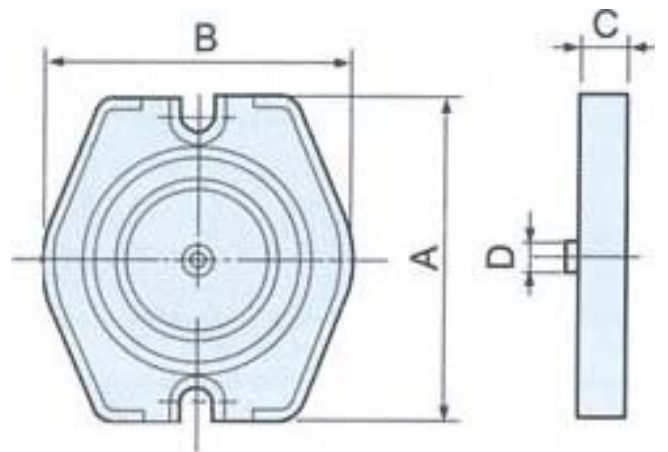

## Mechanical/Hydraulic Machine Vice Base

200mm

**On Sale**

<b>Ex GST</b>	<b>Inc GST</b>
<b>\$1,090.00</b>	<b>\$1,253.50</b>
<b>\$925.22</b>	<b>\$1,064.00</b>

ORDER CODE:	V335
Size (mm):	200
A (mm):	400
B (mm):	360
C (mm):	46
Nett Weight (kg):	23

**Features**

- Swivel Base

**Includes**

- T-Bolts x 2pcs
- 5/8" Nuts x 2pcs