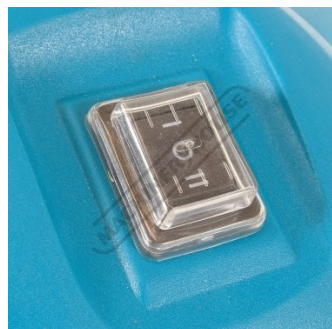

Features

- Suits home or garage workshop applications
- Ø320mm x 30 litre stainless steel tank
- 1500mm length hose with extendable wand
- 17.5Kpa suction pressure
- 1700 litre per minute air flow
- Portable on wheels
- Suitable for fine dust applications
- External 240V-10amp power socket
- Auto-switched 240V-10amp power socket for power tools*
- 1200W 240V motor

Product Brochure For V504

Specific Features

Left View

Side View

Rear View

240V Power Socket Open

240V Power Socket

Top Carry Handle

Quick Connect Hose

Quick Action Clamps

Shown With Head Apart

Accessory Storage

Accessory Storage Rear

Rear Wheels

Front Swivel Wheels

Power Switch