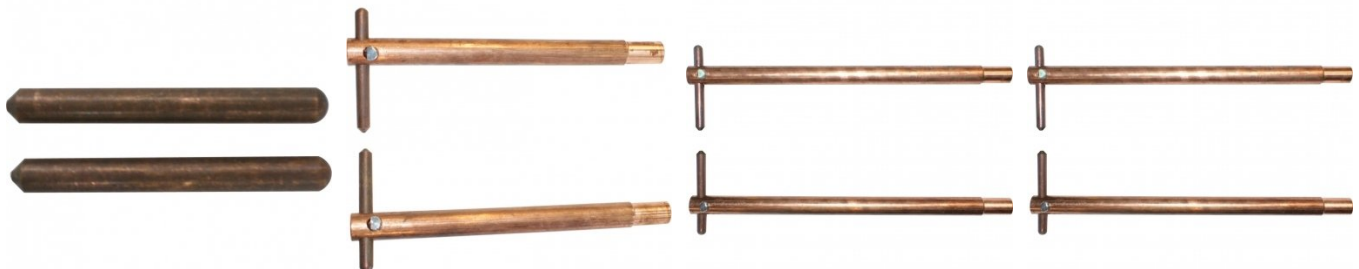

Description

The TECNA® 7900 Handheld Spot Welder is designed to be lightweight, reliable and simple to operate. It is built for users who are in the smash repair and sheet metal industries. It features a synchronous built-in electronic timer with more than 65 cycles, to spot-weld effectively on oxidised sheets, surfaces with paint residue, or on black sheets. The TECNA® 7900 also has a built-in transformer with superior life-span thanks to its F-class insulation material that won't dry out or turn brittle. The unit can fit a wide range of spot-welding arms and electrodes, making it useful for a range of applications.

Product Brochure For W092

Specific Features

Right View

Left View

Weld Timer

Top Electrode Holder

Bottom Electrode Holder

Clamp Force Adjustment

Specification Chart Weld Capacity

Force Adjustment Chart

Recommended Accessories

W034
TECNA 7900 Straight
Electrodes

W030
TECNA 7900 Arm Set 250mm

W032
TECNA 7900 Arm Set 350mm

W033
TECNA 7900 Arm Set 500mm

Product Brochure For W092

W100

ROGUE™ Heavy Duty Welding
Gloves - 400mm