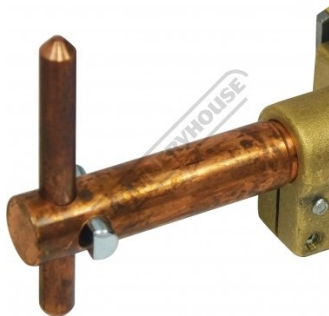

Description

The TECNA® 7900 Handheld Spot Welder is designed to be lightweight, reliable and simple to operate. It is built for users who are in the smash repair and sheet metal industries. It features a synchronous built-in electronic timer with more than 65 cycles, to spot-weld effectively on oxidised sheets, surfaces with paint residue, or on black sheets. The TECNA® 7900 also has a built-in transformer with superior life-span thanks to its F-class insulation material that won't dry out or turn brittle. The unit can fit a wide range of spot-welding arms and electrodes, making it useful for a range of applications.

Features

- 125mm arm length
- Clamp force adjustment
- Electronic welding timer adjustable
- More than 65 spot weld cycles
- Lightweight
- Reliable

Includes

- Electrode sharpener

Optional Accessories

- Longer Electrode Arms Available

Product Brochure For W092

Specific Features

Right View

Left View

Weld Timer

Top Electrode Holder

Bottom Electrode Holder

Clamp Force Adjustment

Specification Chart Weld Capacity

Force Adjustment Chart

Recommended Accessories

W034
TECNA 7900 Straight
Electrodes

W030
TECNA 7900 Arm Set 250mm

W032
TECNA 7900 Arm Set 350mm

W033
TECNA 7900 Arm Set 500mm