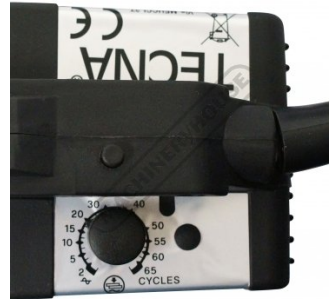

~~\$1,754.90~~

\$1,408.70

\$1,620.00

ORDER CODE:	W092
MODEL:	ART 7900
Unit & Operation (Type):	Portable Hand Held
Maximum Welding Thickness (mm):	2 + 2
Maximum Welding Power (kVA):	13
Nominal Power @ 50% (kVA):	2
Welding Timer (Yes / No):	Yes
Throat Depth (Min/Max) (mm):	125
Electrode Stroke @ 230mm (mm):	-
Electrode Stroke @ 550mm (mm):	-
Arms Gap (mm):	96
Water Cooling Capable (Yes / No):	No
Main Fuse (amp):	16
Voltage / Amperage (V / amp):	240 / 15
Dimensions (L x W x H) (mm):	440 x 100 x 250
Nett Weight (kg):	11

Description

The TECNA® 7900 Handheld Spot Welder is designed to be lightweight, reliable and simple to operate. It is built for users who are in the smash repair and sheet metal industries. It features a synchronous built-in electronic timer with more than 65 cycles, to spot-weld effectively on oxidised sheets, surfaces with paint residue, or on black sheets. The TECNA® 7900 also has a built-in transformer with superior life-span thanks to its F-class insulation material that won't dry out or turn brittle. The unit can fit a wide range of spot-welding arms and electrodes, making it useful for a range of applications.

Features

- 125mm arm length
- Clamp force adjustment
- Electronic welding timer adjustable
- More than 65 spot weld cycles
- Lightweight
- Reliable

Includes

- Electrode sharpener

Optional Accessories

- Longer Electrode Arms Available

Product Brochure For W092

Specific Features

Right View

Left View

Weld Timer

Top Electrode Holder

Bottom Electrode Holder

Clamp Force Adjustment