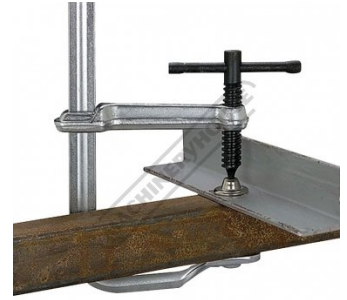

Description

ONE CLAMP FOUR FUNCTIONS:

The most versatile & economical sliding arm clamp available. Each clamp comes complete with a V-Pad and Extender Block. The threaded hole on the base simply allows the attachment to screw & lock into position.

Sliding Arm Clamps with the Removable / Reversible Clamp Arm and Unique Accessories

Professional Quality at an Affordable Price.

Features

- Made of heat treated alloy steel and nickel/chrome plated for strength and durability
- Sliding arm clamps are 10x faster than conventional C-clamps
- The exclusive V-Pad enable pipe clamping
- Reverse the clamp arm and attachment to create a spreader clamp
- The extender block allows step over clamping with ease

Includes

- The three piece 4-in-1 Clamp Kit includes:
- Sliding Arm Clamp
- Extended Block
- V-Pad

Product Brochure For W1026

Specific Features

V Pad Jaw

With Extender Block Jaw

Clamping With Step Over

Clamping Steel

Clamping Steel Pipe

Shown As Spreader

Recommended Accessories

W1028
4 In One Utility Clamping System

W1005
Snake Magnet & Spring Clamp

W1006
Adjust-O Magnet Square - Heavy Duty

W1007
Adjust-O Magnet Square - Heavy Duty