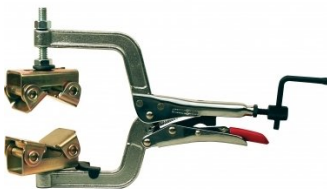

Description

ONE CLAMP FOUR FUNCTIONS:

The most versatile & economical sliding arm clamp available. Each clamp comes complete with a V-Pad and Extender Block. The threaded hole on the base simply allows the attachment to screw & lock into position.

Sliding Arm Clamps with the Removable / Reversible Clamp Arm and Unique Accessories

Professional Quality at an Affordable Price.

Features

- Made of heat treated alloy steel and nickel/chrome plated for strength and durability
- Sliding arm clamps are 10x faster than conventional C-clamps
- The exclusive V-Pad enable pipe clamping
- Reverse the clamp arm and attachment to create a spreader clamp
- The extender block allows step over clamping with ease

Clamping Steel Pipe

Shown As Spreader

Recommended Accessories

W1028
4 In One Utility Clamping System

W1005
Snake Magnet & Spring Clamp

W1006
Adjust-O Magnet Square - Heavy Duty

W1007
Adjust-O Magnet Square - Heavy Duty

Product Brochure For W1027

W1010
Corner Magnets - (2-Pack)

W1011
XYZ Magnet Squares - Multi-Angle - (2-Pack)

W1012
Adjustable Corner Clamping Plier Set

W1013
Corner Clamping Plier

W1014
Pipe Plier - Large

W1015
Pipe Plier