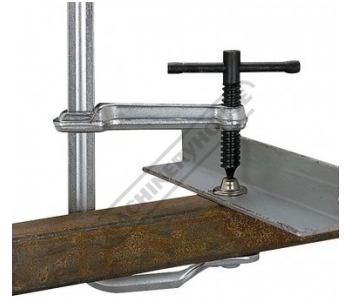

Description

ONE CLAMP FOUR FUNCTIONS:

The most versatile & economical sliding arm clamp available. Each clamp comes complete with a V-Pad and Extender Block. The threaded hole on the base simply allows the attachment to screw & lock into position.

Sliding Arm Clamps with the Removable / Reversible Clamp Arm and Unique Accessories

Professional Quality at an Affordable Price.

Features

- Made of heat treated alloy steel and nickel/chrome plated for strength and durability
- Sliding arm clamps are 10x faster than conventional C-clamps
- The exclusive V-Pad enable pipe clamping
- Reverse the clamp arm and attachment to create a spreader clamp
- The extender block allows step over clamping with ease

Includes

- The three piece 4-in-1 Clamp Kit includes:
- Sliding Arm Clamp
- Extended Block
- V-Pad

Product Brochure For W1027

Specific Features

V Pad Jaw

With Extender Block Jaw

Clamping With Step Over

Clamping Steel

Clamping Steel Pipe

Shown As Spreader

Recommended Accessories

W1028
4 In One Utility Clamping System

W1005
Snake Magnet & Spring Clamp

W1006
Adjust-O Magnet Square - Heavy Duty

W1007
Adjust-O Magnet Square - Heavy Duty