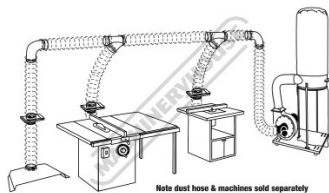

Specific Features

Shown SetUp

1 x Floor Sweeping Attachment

2 x 90 Degree Elbows Top View

2 x Y Connectors Top View

Product Brochure For W3445

3 x Wall Mount Blast Gates Open 10 x Tube Hanging Brackets Top View 16 x Hose Clamps to Suit 100mm Hose Fixing Accessories