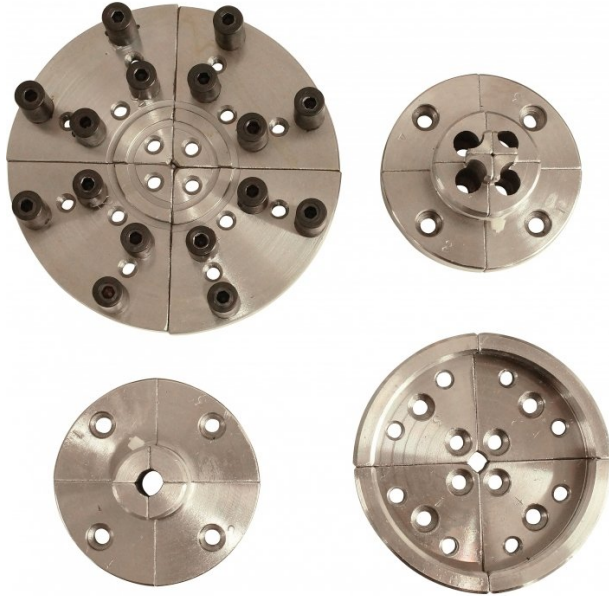

Product Brochure For W375

Scroll Chuck Accessory Kit - WSC-KIT

Suits WSC-100 Scroll Chuck

On Sale

Ex GST	Inc GST
\$148.00	\$170.20
\$108.70	\$125.00

ORDER CODE:	W375
MODEL:	~
Type:	Scroll Chuck Accessory Kit
No. of Piece:	~
Size:	Suits 100mm Scroll Chuck
Internal Thread:	~
External Thread:	~
Suits:	WSC-100 scroll chuck

Description

Suits 100mm scroll chuck (W370)

Features

- 1 x set of 88mm power grip jaws
- 1 x set of 72mm step jaws
- 1 x set of 25mm jaws
- 1 x set of 125mm bowl jaws
- 1 x Hex wrench
- Comes in a deluxe aluminium carry case

Product Brochure For W375

Specific Features

Set

Carry Case

Recommended Accessories

W370

Scroll Chuck -100mm