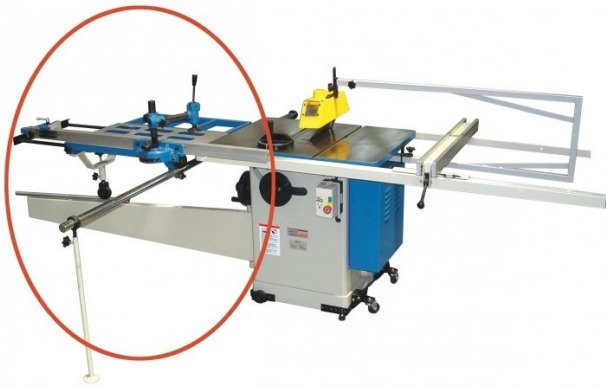

Product Brochure For W458

Sliding Table - SBST-12D

Suits: ST-12D Table Saw

On Sale

Ex GST	Inc GST
\$1,770.00	\$2,035.50
\$1,343.48	\$1,545.00

ORDER CODE:	W458
MODEL:	SBST-12D
Type:	Sliding Table
Suits:	ST-12D

Description

Sliding Table suits ST-12D Table Saw

Features

- 1250mm Sliding table
- Pivoting work fence & quick action material clamp
- Can rip 2440 x 1220mm timber sheets
- Includes material length stop

Product Brochure For W458

Specific Features

Sliding Table with Mitre Guide and Material Clamp

Heavy Duty Ball Bearing Table Slides

Recommended Accessories

W459

Saw Guard Hood

W454

Table Saw