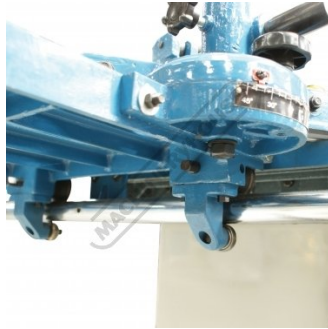

Description

Sliding Table suits ST-12D Table Saw

Features

- 1250mm Sliding table
- Pivoting work fence & quick action material clamp
- Can rip 2440 x 1220mm timber sheets
- Includes material length stop

Product Brochure For W458

Specific Features

Sliding Table with Mitre Guide and Material Clamp

Heavy Duty Ball Bearing Table Slides

Recommended Accessories

W459

Saw Guard Hood

W454

Table Saw