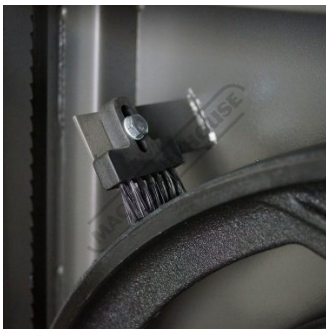

Bottom Roller Bearing Guides

Safety Electrical Cut Out On Doors

Blade Tension Hand Wheel And Guide

Heavy Duty Blade Wheels

Wheel Cleaning Brush

Electrical Emergency Stop

Main Power On Off Magnetic Switch

100mm Dust Port