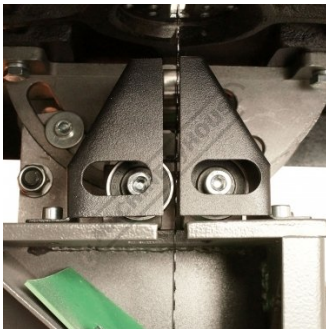

Bottom Roller Bearing Guides

Safety Electrical Cut Out On Doors

Blade Tension Hand Wheel And Guide

Heavy Duty Blade Wheels

Wheel Cleaning Brush

Electrical Emergency Stop

Main Power On Off Magnetic Switch

100mm Dust Port