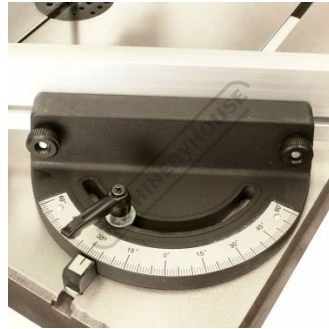

Mitre Guide