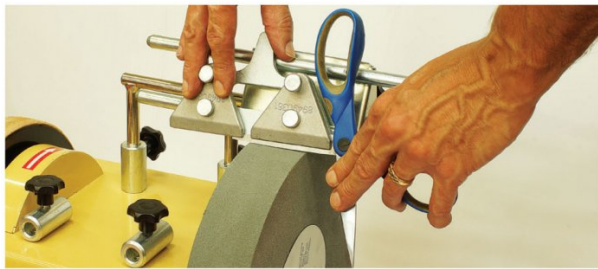

Product Brochure For W8615

Jig 40, 120, 160 Household Sharpening Kit - 3 Piece Set - 7903200002

Wetstone Grinder Accessories

On Sale

Ex GST

Inc GST

~~$148.00~~

~~$170.20~~

$122.61

$141.00

ORDER CODE:	W8615
Type:	Household Kit & JIG 40, 120, 160
Size (mm):	~

Description

HOUSE HOLD SHARPENING KIT
German design & technology

Features

- Jig 40 is the perfect attachment for axes with a blade up to 170mm
- Jig 120 is designed for knives with blade length of 100 to 200mm
- Jig 160 is designed for scissors and hedge shears

Optional Accessories

- Suits wetstone grinder TiGer 2000S (W859)
- Suits wetstone grinder TiGer 2500 (W868)