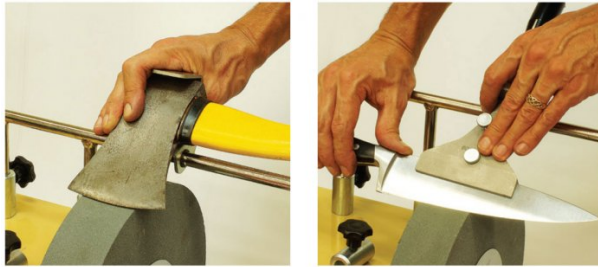

Product Brochure For W8615

Jig 40, 120, 160 Household Sharpening Kit - 3 Piece Set - 7903200002

Wetstone Grinder Accessories

On Sale

Ex GST

Inc GST

~~$148.00~~

~~$170.20~~

$122.61

$141.00

ORDER CODE:	W8615
Type:	Household Kit & JIG 40, 120, 160
Size (mm):	~

Description

HOUSE HOLD SHARPENING KIT
German design & technology

Features

- Jig 40 is the perfect attachment for axes with a blade up to 170mm
- Jig 120 is designed for knives with blade length of 100 to 200mm
- Jig 160 is designed for scissors and hedge shears

Optional Accessories

- Suits wetstone grinder TiGer 2000S (W859)
- Suits wetstone grinder TiGer 2500 (W868)