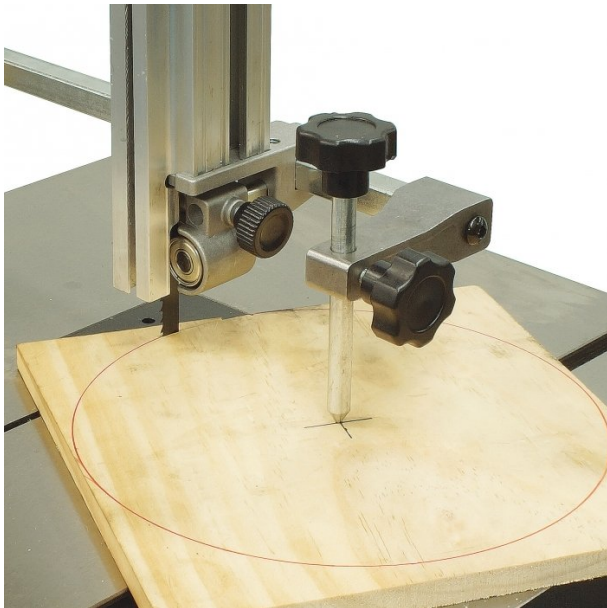

## Circle Cutting Attachment - CCA-255

110 - 600mm Circle Capacity  
Suits BP-255 Band Saw

**On Sale**

**Ex GST**  
~~\$50.00~~  
**\$40.00**

**Inc GST**  
~~\$57.50~~  
**\$46.00**

ORDER CODE:	W949
MODEL:	CCA-255
Circle Capacity (min-max) (mm):	110 - 600mm
Suits Band Saw:	BP-255

### Description

This attachment with your wood band saw makes cutting circles on timber boards very quick and accurate as shown.

### Features

- Adjustable arm for different size circles
- Adjustable centre pin height
- Thumb lock screws