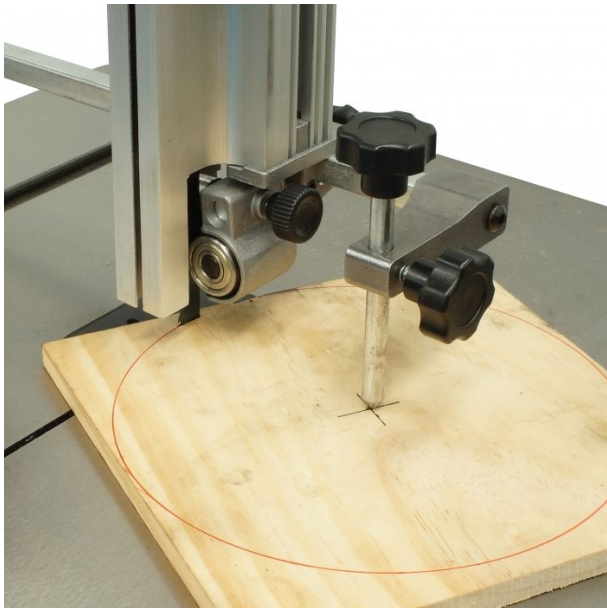

Product Brochure For W9492

Circle Cutting Attachment - CCA-310

110 - 730mm Circle Capacity
Suits BP-310 Band Saw

On Sale

Ex GST

~~\$50.00~~

\$40.00

Inc GST

~~\$57.50~~

\$46.00

ORDER CODE:	W9492
MODEL:	CCA-310
Circle Capacity (min-max) (mm):	110 - 730mm
Suits Band Saw:	BP-310

Description

This attachment with your wood band saw makes cutting circles on timber boards very quick and accurate as shown.

Features

- Adjustable arm for different size circles
- Adjustable centre pin height
- Thumb lock screws

Product Brochure For W9492

Specific Features

Watch Video Web Image

Shown On BP 310 Wood Bandsaw

Circle Cutting Attachment