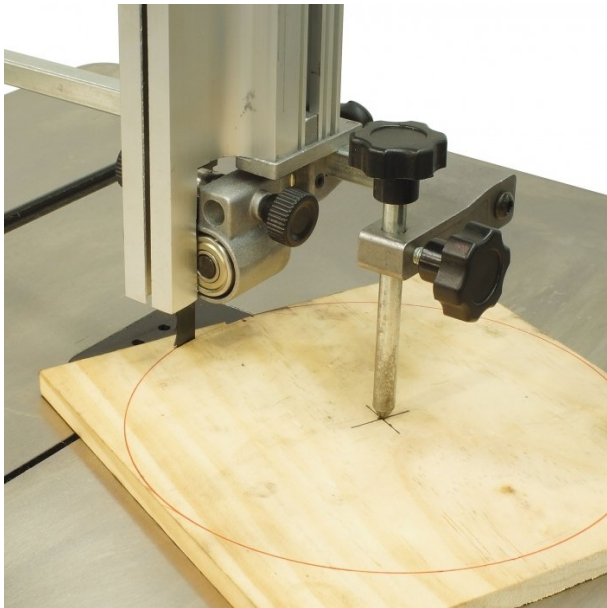

Product Brochure For W9495

Circle Cutting Attachment - CCA-360

110 - 800mm Circle Capacity
Suits BP-360 Band Saw

On Sale

Ex GST

Inc GST

~~\$50.00~~

~~\$57.50~~

\$40.00

\$46.00

ORDER CODE:	W9495
MODEL:	CCA-360
Circle Capacity (min-max) (mm):	110 - 800mm
Suits Band Saw:	BP-360

Description

This attachment with your wood band saw makes cutting circles on timber boards very quick and accurate as shown.

Features

- Adjustable arm for different size circles
- Adjustable centre pin height
- Thumb lock screws

Product Brochure For W9495

Specific Features

Shown On BP 310 Wood Bandsaw Circle Cutting Attachment

Recommended Accessories