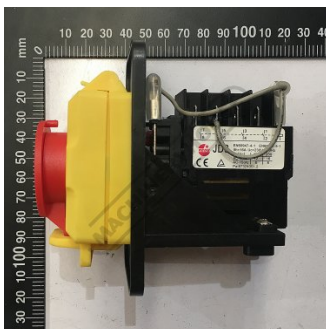

Product Brochure For WG036

SWITCH ON/OFF KEDU JD3 - #36

240V NON-BRAKE MACH

Suits: BP-430

Please Call

ORDER CODE: _____

WG036

Specific Features

Side View

Rear View