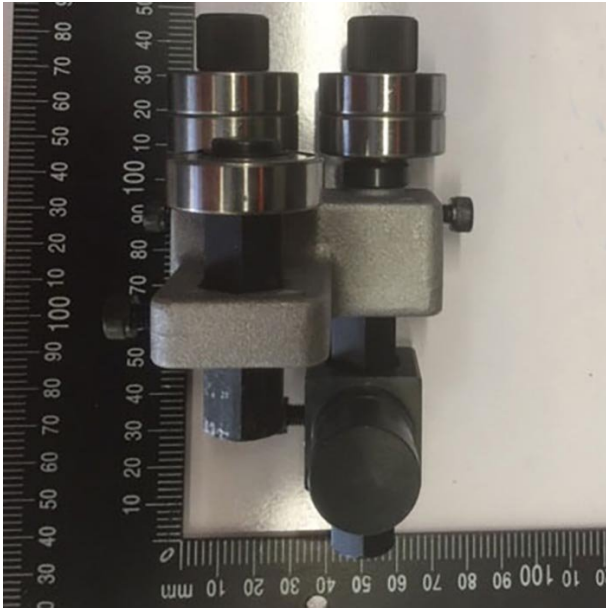

Product Brochure For WG990

UPPER BLADE GUIDE ASSY - #1~11

#AB135092

Suits: BP-430 + other models

Please Call

Specific Features

2