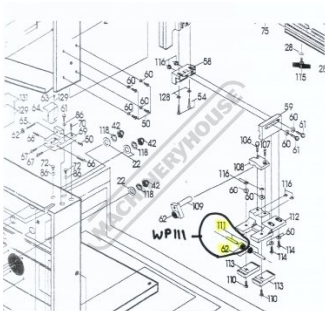

Product Brochure For WP111

UPPER GUIDE SIDES, OLD - #62+111

Suits: BP-16A

Please Call

Specific Features

WP111 UPPER GDE (SIDES OLD) 111 62